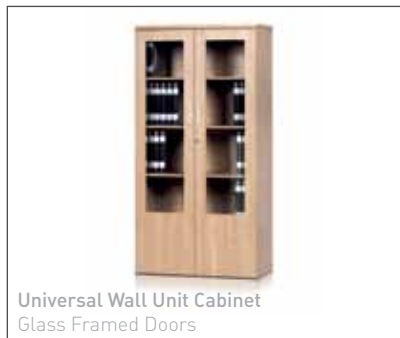

EXCENTRIC

The importance of managing the environment that surrounds your work and the awareness of having all you need around you, gives you the space to realise your ambitions. Comfort and logic combine and nothing occurs by chance.

With EXCENTRIC you will have everything you need.