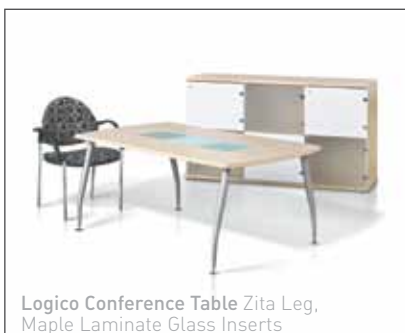

Logico 4-Way Workstation Maple Laminate

Logico Organic Shape Workstation Maple Laminate (Available in Veneer)

Logico Conference Table
Maple Laminate Dome Base

Design a lively and efficient work environment.

Logico Conference Table Zita Leg,
Maple Laminate Glass Inserts

Logico Conference Table Barrel Shape Bodensee Laminate

STORAGE

For individual use or organisational function, Offix has a wide choice of versatile, customisable filing and storage units for every application.