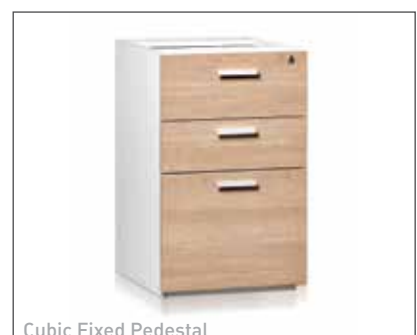

Cubic Fixed Pedestal