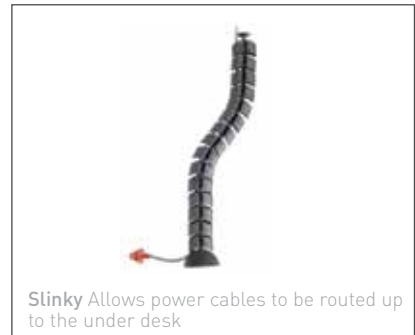

Metal Cable Tray For all excess cables under workstation

Snaik Neat and effective cable management keeping power, communication and information cables apart

Slinky Allows power cables to be routed up to the under desk