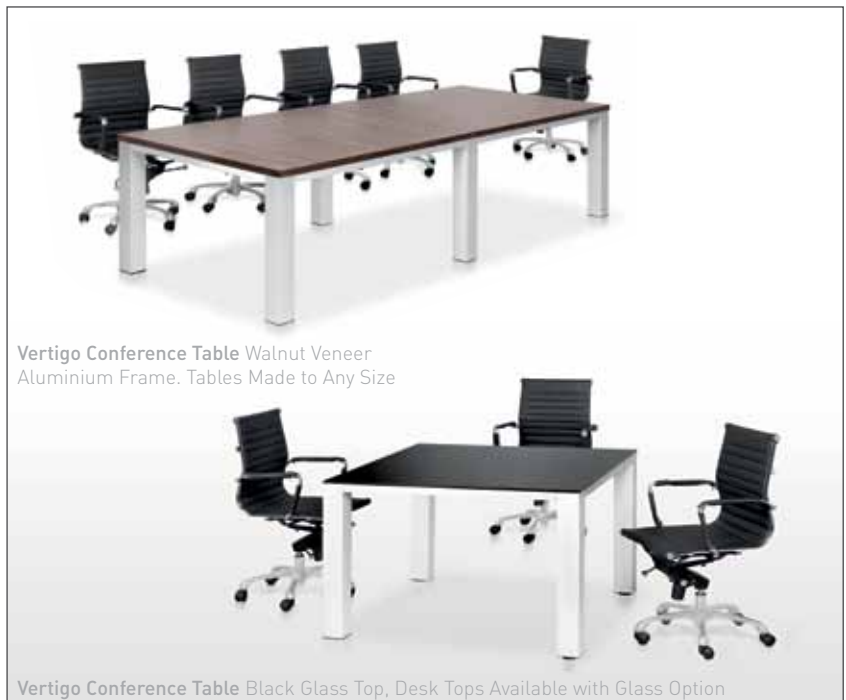

Vertigo Conference Table Walnut Veneer
Aluminium Frame. Tables Made to Any Size

Vertigo Conference Table Black Glass Top, Desk Tops Available with Glass Option