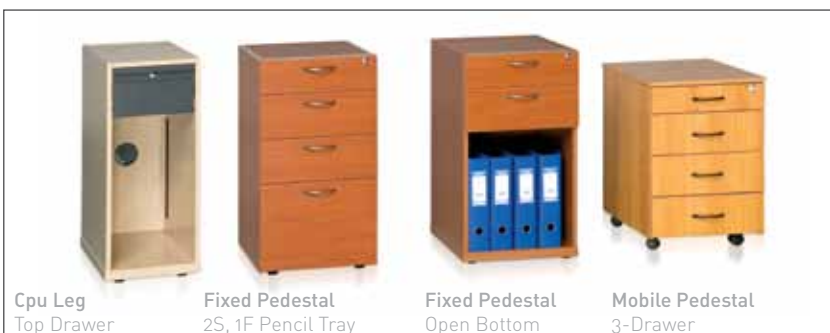

Logico Conference Table Zita Leg,
Maple Laminate Glass Inserts

Logico Conference Table Barrel Shape Bodensee Laminate

STORAGE

For individual use or organisational function, Offix has a wide choice of versatile, customisable filing and storage units for every application.